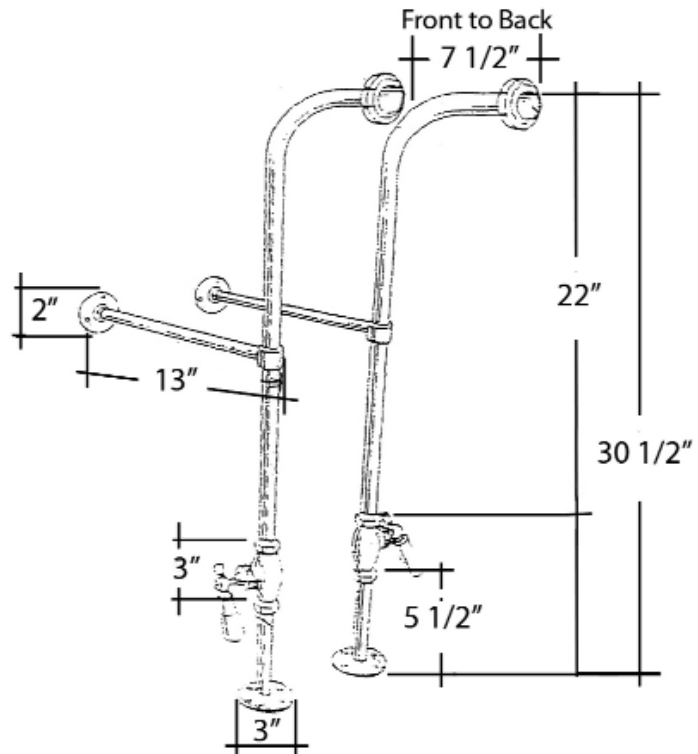

Finishes:

- CP Polished Chrome
- PN Polished Nickel
- BP Polished Brass
- ORB Oil Rubbed Bronze
- SN Brushed Nickel

H: 30" (30-1/2" with nut)