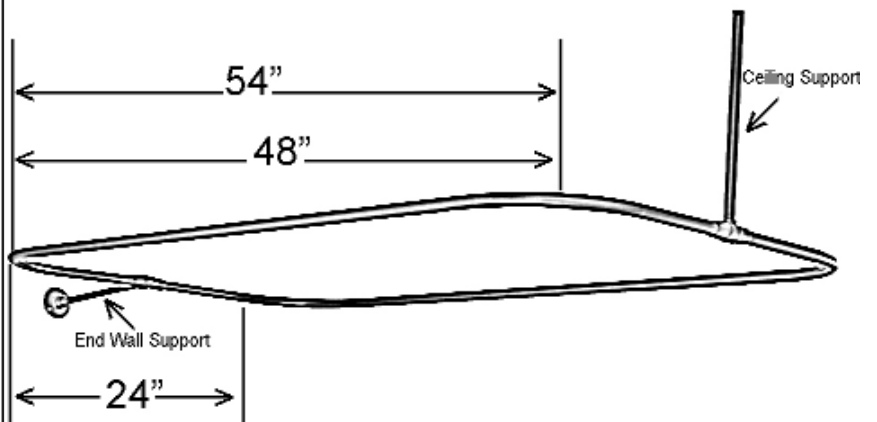

Cat. No.
4150

Features:

- ▶ 3/4" Solid Brass Tubing
- ▶ Includes 30" Ceiling Support Assembly
- ▶ Includes 10" End Wall Support Assembly
- ▶ 5/8" OD Supports are Adjustable by Cutting
- ▶ Finish varies by size
- ▶ Available In 2 Sizes: 48" (#4150-48), and 54" (#4150-54)
- ▶ All Rods Come As Four Pieces

Size	Finish
48" L X 24"D	PB, CP, SN, PN or ORB
54" L X 24"D	PB, CP or SN

Finishes:

- CP** Polished Chrome
- SN** Brushed Nickel
- PB** Polished Brass
- ORB** Oil Rubbed Bronze
- PN** Polished Nickel

**End Wall Support
Assembly**