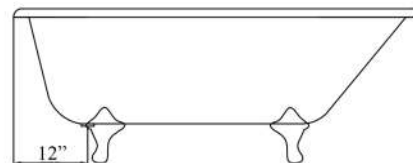

BROCTON 68" CAST IRON ROLL TOP TUB

Cat. No.
CTRN67

L: 68"
W: 30-1/8"
H: 24-3/4" (from floor to top of tub)
19-1/4" (from bottom of tub to top of tub)

The following is recommended for CTRN67 tubs without faucet holes:

- ▶ Inside finish is white enamel
- ▶ Cast Iron Ball and claw feet available in 8 finishes or unfinished
- ▶ Tub exterior is white (epoxy)
- ▶ No faucet holes
- ▶ Pre-drilled overflow hole
- ▶ Non-skid strips
- ▶ Feet are attached and leveled before shipment
- ▶ Tub is thoroughly inspected before shipment

TUB WALL MOUNT FILLER WITH HANDSHOWER

Cat. No.
4602

Adjustable Swivel Mounts

Features:

- ▶ Brass construction
- ▶ Elephant spout length is 5-3/4"
- ▶ Flow rate is 3.7 GPM
- ▶ Available with porcelain lever (**4602-PL**) or metal cross handles (**4602-MC**)
- ▶ Telephone handshower with cradle and hose
- ▶ Handshower flow rate 2.5 GPM
- ▶ Handshower includes backflow preventer
- ▶ Swivel mounts adjust centers from 3" to 12"
- ▶ Faucet centers are 7" without swivel mounts
- ▶ For tub wall mount installation
- ▶ 1/4 turn ceramic disc cartridges
- ▶ To be used with double offset bath supplies, **Part #5576**
- ▶ This faucet can also be used with rigid freestanding supplies, **Part #4502** with adjustable swivel mounts removed