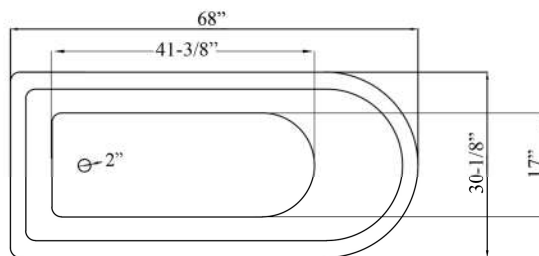

BROCTON 68" CAST IRON ROLL TOP TUB

Cat. No.
CTRN67

L: 68"
W: 30-1/8"
H: 24-3/4" (from floor to top of tub)
19-1/4" (from bottom of tub to top of tub)

The following is recommended for CTRN67 tubs without faucet holes:

- Faucets: part #4602, 4604 or 7082
- Rigid, freestanding supplies: part #4502
- Leg tub drain: part #5599

Gallon Capacity:	57
Shipping Weight:	502 lbs.
Empty Weight:	309 lbs.
Filled Weight:	785 lbs.

Features:

TUB WALL MOUNT FILLER WITH HANDSHOWER

Cat. No.
4602

Adjustable Swivel Mounts

Features:

- ▶ Brass construction
- ▶ Elephant spout length is 5-3/4"
- ▶ Flow rate is 3.7 GPM
- ▶ Available with porcelain lever (**4602-PL**) or metal cross handles (**4602-MC**)
- ▶ Telephone handshower with cradle and hose
- ▶ Handshower flow rate 2.5 GPM
- ▶ Handshower includes backflow preventer
- ▶ Swivel mounts adjust centers from 3" to 12"
- ▶ Faucet centers are 7" without swivel mounts
- ▶ For tub wall mount installation
- ▶ 1/4 turn ceramic disc cartridges
- ▶ To be used with double offset bath supplies, **Part #5576**
- ▶ This faucet can also be used with rigid freestanding supplies, **Part #4502** with adjustable swivel mounts removed

Size	Finish
48" L X 24"D	PB, CP, SN, PN or ORB
54" L X 24"D	PB, CP or SN

Finishes:

- CP** Polished Chrome
- SN** Brushed Nickel
- PB** Polished Brass
- ORB** Oil Rubbed Bronze
- PN** Polished Nickel

**End Wall Support
Assembly**