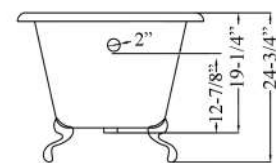

BROCTON 68" CAST IRON ROLL TOP TUB

Cat. No.
CTRN67

L: 68"
W: 30-1/8"
H: 24-3/4" (from floor to top of tub)
19-1/4" (from bottom of tub to top of tub)

The following is recommended for CTRN67 tubs without faucet holes:

- Faucets: part #4602, 4604 or 7082
- Rigid, freestanding supplies: part #4502
- Leg tub drain: part #5599

Gallon Capacity:	57
Shipping Weight:	502 lbs.
Empty Weight:	309 lbs.
Filled Weight:	785 lbs.

Features:

- ▶ Inside finish is white enamel
- ▶ Cast Iron Ball and claw feet available in 8 finishes or unfinished
- ▶ Tub exterior is white (epoxy)
- ▶ No faucet holes
- ▶ Pre-drilled overflow hole
- ▶ Non-skid strips
- ▶ Feet are attached and leveled before shipment
- ▶ Tub is thoroughly inspected before shipment

TUB WALL MOUNT FILLER WITH HANDSHOWER

Cat. No.
4602

Adjustable Swivel Mounts

Features:

- ▶ Brass construction
- ▶ Elephant spout length is 5-3/4"
- ▶ Flow rate is 3.7 GPM
- ▶ Available with porcelain lever (**4602-PL**) or metal cross handles (**4602-MC**)
- ▶ Telephone handshower with cradle and hose
- ▶ Handshower flow rate 2.5 GPM
- ▶ Handshower includes backflow preventer
- ▶ Swivel mounts adjust centers from 3" to 12"
- ▶ Faucet centers are 7" without swivel mounts
- ▶ For tub wall mount installation
- ▶ 1/4 turn ceramic disc cartridges
- ▶ To be used with double offset bath supplies, **Part #5576**
- ▶ This faucet can also be used with rigid freestanding supplies, **Part #4502** with adjustable swivel mounts removed